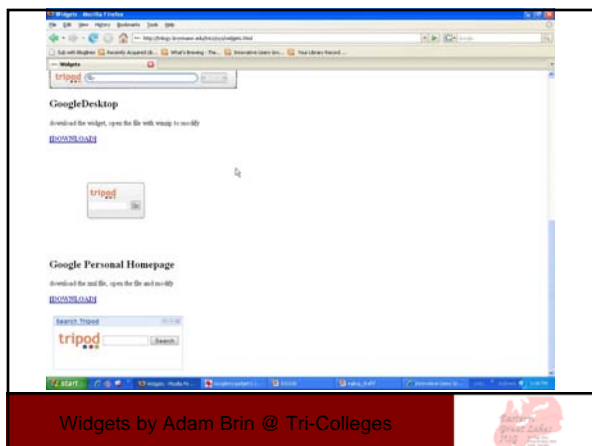

Widgets by Adam Brin @ Tri-Colleges

Google Gadgets
@ BGSU

Coded by:
Woon Khang Tang
BGSU Computer Science Student