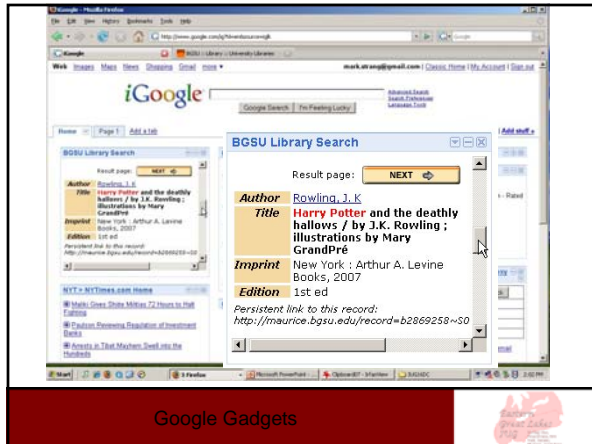

Google Gadgets