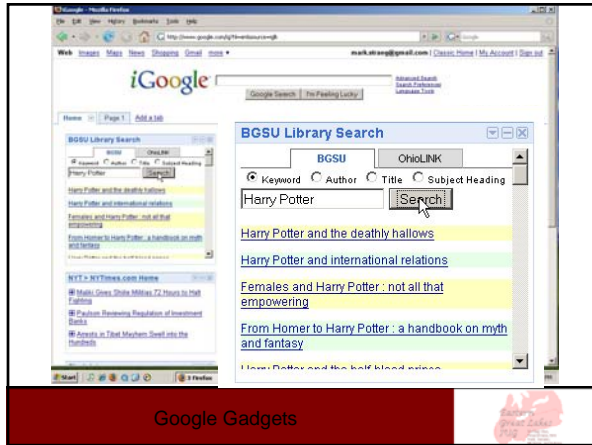

Google Gadgets