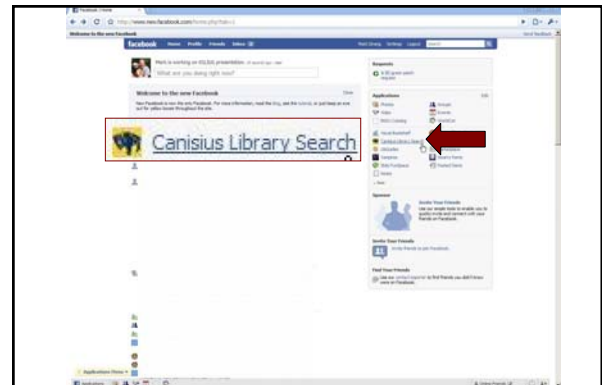

Facebook and your WebPAC