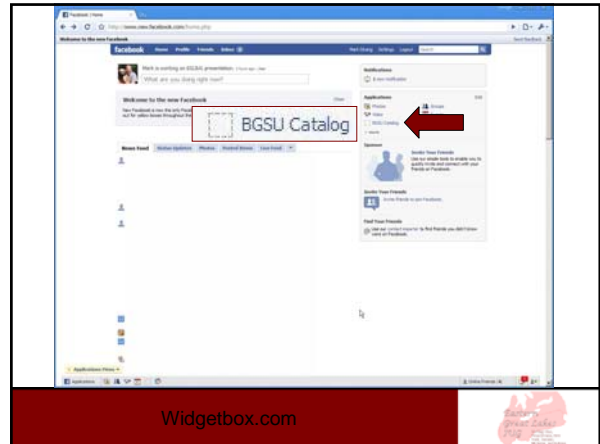

Facebook and your WebPAC

Online resource for widgets
www.widgetbox.com
This example is from Facebook

Widgetbox.com

Widgetbox.com