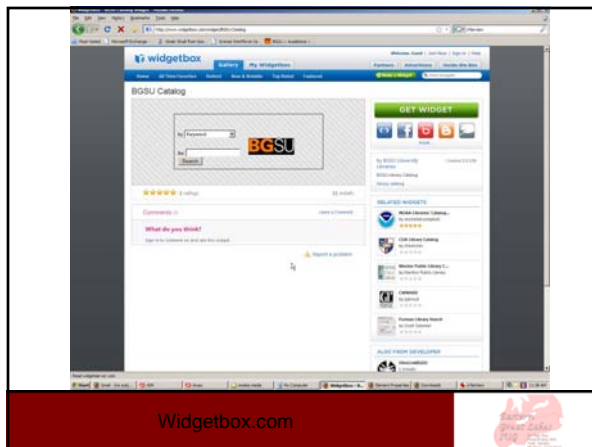

Facebook and your WebPAC

Facebook and your WebPAC

Online resource for widgets
www.widgetbox.com
This example is from Facebook

Widgetbox.com

Widgetbox.com

Widgetbox.com

Widgetbox.com

Widgetbox.com

Widgetbox.com

Widgetbox.com

Widgetbox.com

Gadgets/Widgets:
 Vista
 OSX
 iGoogle
 Google Desktop

<http://trilogy.brynmawr.edu/trico/sys/widgets.html>

Adam Brin
 Tri-Colleges Systems Coordinator
 Bryn Mawr | Haverford | Swarthmore
 abrin@brynmawr.edu