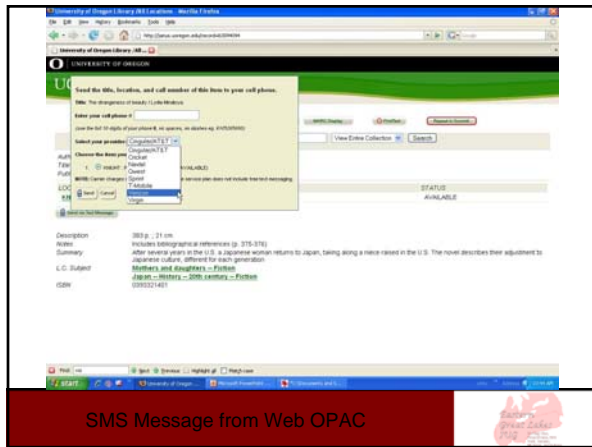

SMS Message from Web OPAC