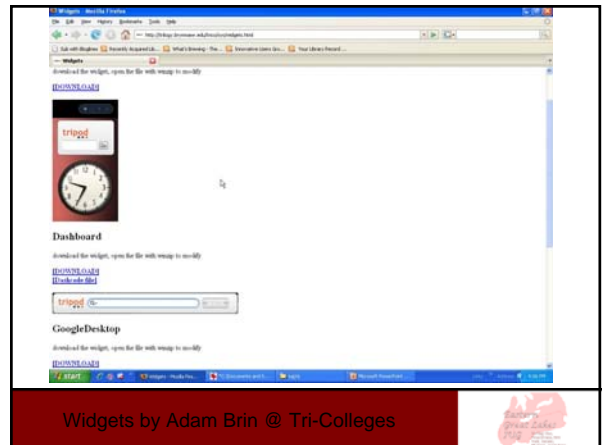

Widgets by Adam Brin @ Tri-Colleges