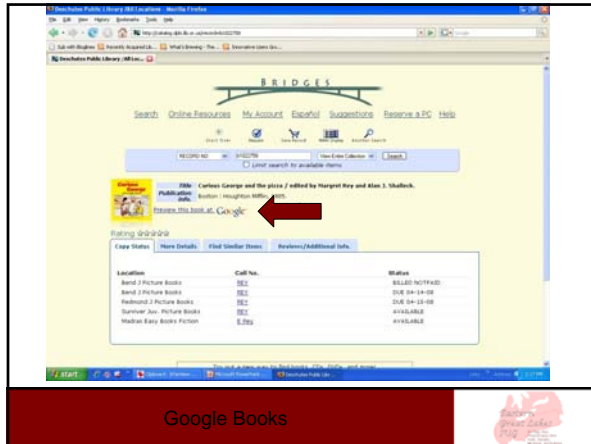

[bib_display.html page with javascript](#)
<http://catalog.dpls.lib.or.us/record=b1022758>

setup info: <http://code.google.com/apis/books/getting-started.html>

Wylie Ackerman
eServices Manager
Deschutes Public Library
www.dpls.lib.or.us
wyliea@dpls.lib.or.us

Followed Google's example closely and developed a javascript which grabs the ISBN from the image link.

Google Books

Google Books

Google Books

Google Books

Google Books
 Kent State University

[http://kentlink.edu/search/X?SEARCH=harry+potter\\$SORT=D](http://kentlink.edu/search/X?SEARCH=harry+potter$SORT=D)
 briefcit.html page with javascript