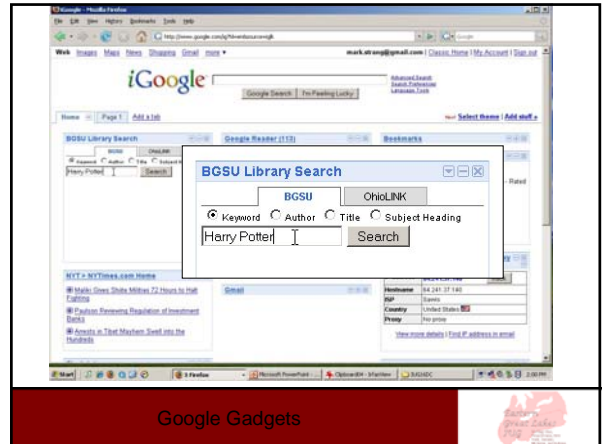

Widgets by Adam Brin @ Tri-Colleges

Widgets by Adam Brin @ Tri-Colleges

Widgets by Adam Brin @ Tri-Colleges

Google Gadgets
 @ BGSU

Coded by:
 Woon Khang Tang
 BGSU Computer Science Student

Google Gadgets

Google Gadgets