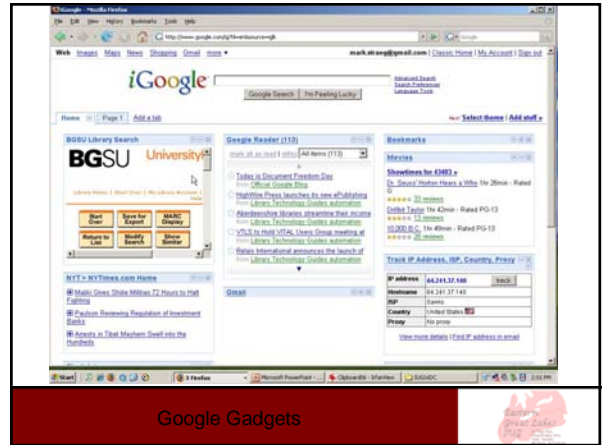

Google Gadgets